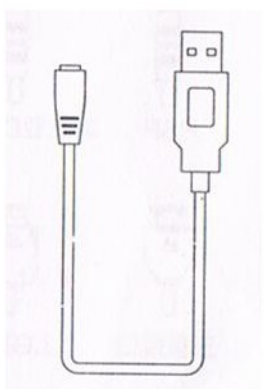

PACKAGE CONTENTS

- 1x LEICKE Portable Power Station
- 1x DC 3.5 switch cable
- 1x Micro USB Connector
- 1x Mini USB Connector
- 1x Manual
- 1x Bag

Note: *Regarding individual market requirements package contents may vary in the different countries the power station is sold in.*

SPECIFICATIONS

1. Input: 5.0 – 6.0V ($\pm 0.25V$) / 500mA
2. Output: 5.0V ($\pm 0.25V$) / 1A (max.)
3. Capacity: 6000mAh
4. Dimensions: 100mm x 76mm x 14mm
5. Weight: 187g
6. Standard: GB 4706.18-2005
7. The LEICKE Portable Power Station is made from high-quality polymer battery cells.

INPUT/OUTPUT INTERFACE

CHARGING MOBILE PHONES AND OTHER DEVICES

Use the LEICKE Portable Power Station to charge digital devices with DC 5V input. Included in the delivery is a 30cm, DC 3.5V switch cable and a charging cable with Mini USB and Micro USB plug which is compatible with most digital communication devices. If the connection/charging cables are not compatible with your mobile phone or other device, please use the original cables of these devices.