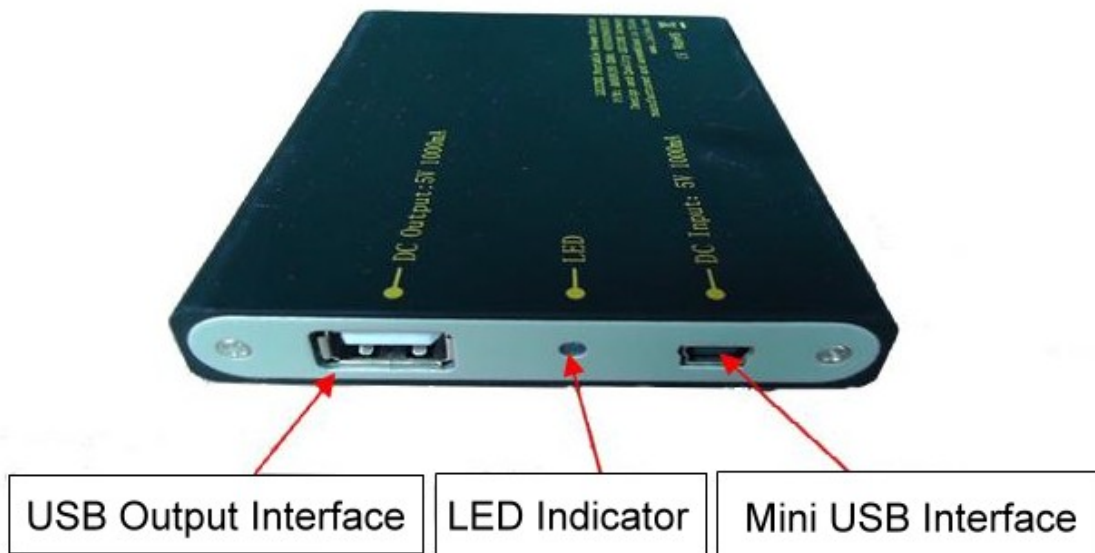

PACKAGE CONTENTS

- 1x LEICKE Portable Power Station
- 1x DC 3.5 switch cable
- 1x Micro USB Connector
- 1x Mini USB Connector
- 1x Manual
- 1x Bag

Note: *Regarding individual market requirements package contents may vary in the different countries the power station is sold in.*

SPECIFICATIONS

1. Input: 5.0 – 6.0V ($\pm 0.25V$) / 500mA
2. Output: 5.0V ($\pm 0.25V$) / 1A (max.)
3. Capacity: 6000mAh
4. Dimensions: 100mm x 76mm x 14mm
5. Weight: 187g
6. Standard: GB 4706.18-2005
7. The LEICKE Portable Power Station is made from high-quality polymer battery cells.

INPUT/OUTPUT INTERFACE

CHARGING MOBILE PHONES AND OTHER DEVICES

Use the LEICKE Portable Power Station to charge digital devices with DC 5V input. Included in the delivery is a 30cm, DC 3.5V switch cable and a charging cable with Mini USB and Micro USB plug which is compatible with most digital communication devices. If the connection/charging cables are not compatible with your mobile phone or other device, please use the original cables of these devices.