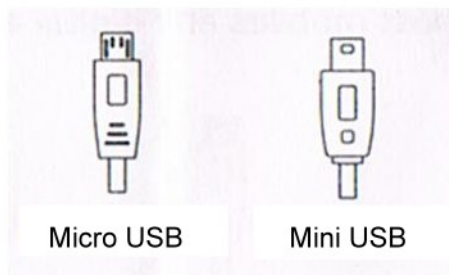

PACKAGE CONTENTS

- 1x LEICKE Portable Power Station
- 1x DC 3.5 switch cable
- 1x Micro USB Connector
- 1x Mini USB Connector
- 1x Manual
- 1x Bag

Note: *Regarding individual market requirements package contents may vary in the different countries the power station is sold in.*

SPECIFICATIONS

1. Input: 5.0 – 6.0V ($\pm 0.25V$) / 500mA
2. Output: 5.0V ($\pm 0.25V$) / 1A (max.)
3. Capacity: 6000mAh
4. Dimensions: 100mm x 76mm x 14mm
5. Weight: 187g
6. Standard: GB 4706.18-2005
7. The LEICKE Portable Power Station is made from high-quality polymer battery cells.

INPUT/OUTPUT INTERFACE

CHARGING MOBILE PHONES AND OTHER DEVICES

Use the LEICKE Portable Power Station to charge digital devices with DC 5V input. Included in the delivery is a 30cm, DC 3.5V switch cable and a charging cable with Mini USB and Micro USB plug which is compatible with most digital communication devices. If the connection/charging cables are not compatible with your mobile phone or other device, please use the original cables of these devices.

DC3.5 switch cable

Micro USB

Mini USB

Example: How to charge a SAMSUNG Galaxy SII i9100

CHARGING THE LEICKE PORTABLE POWER STATION

Use Mini USB + Micro USB cable to charge the LEICKE Portable Power Station